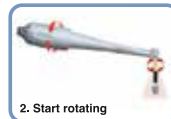

3 Easy Steps

Order code: 15501

$1,210

Lightweight
ONLY 135 gms

Anthogyr
A Straumann Group Brand
www.anthogyr.com

Made in France